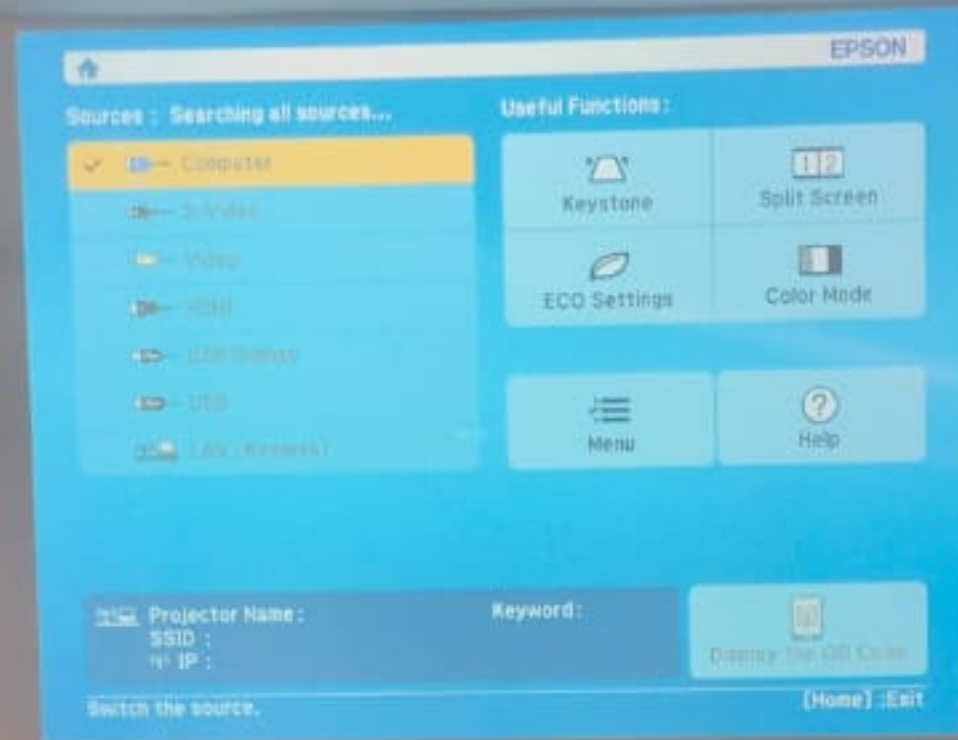

GPS Map Camera

Indore, Madhya Pradesh, India

JRR2+836, Rau, Indore, Madhya Pradesh 453332, India

Lat 22.64079°

Long 75.800261°

23/10/21 09:20 AM

GPS Map Camera

Indore, Madhya Pradesh, India